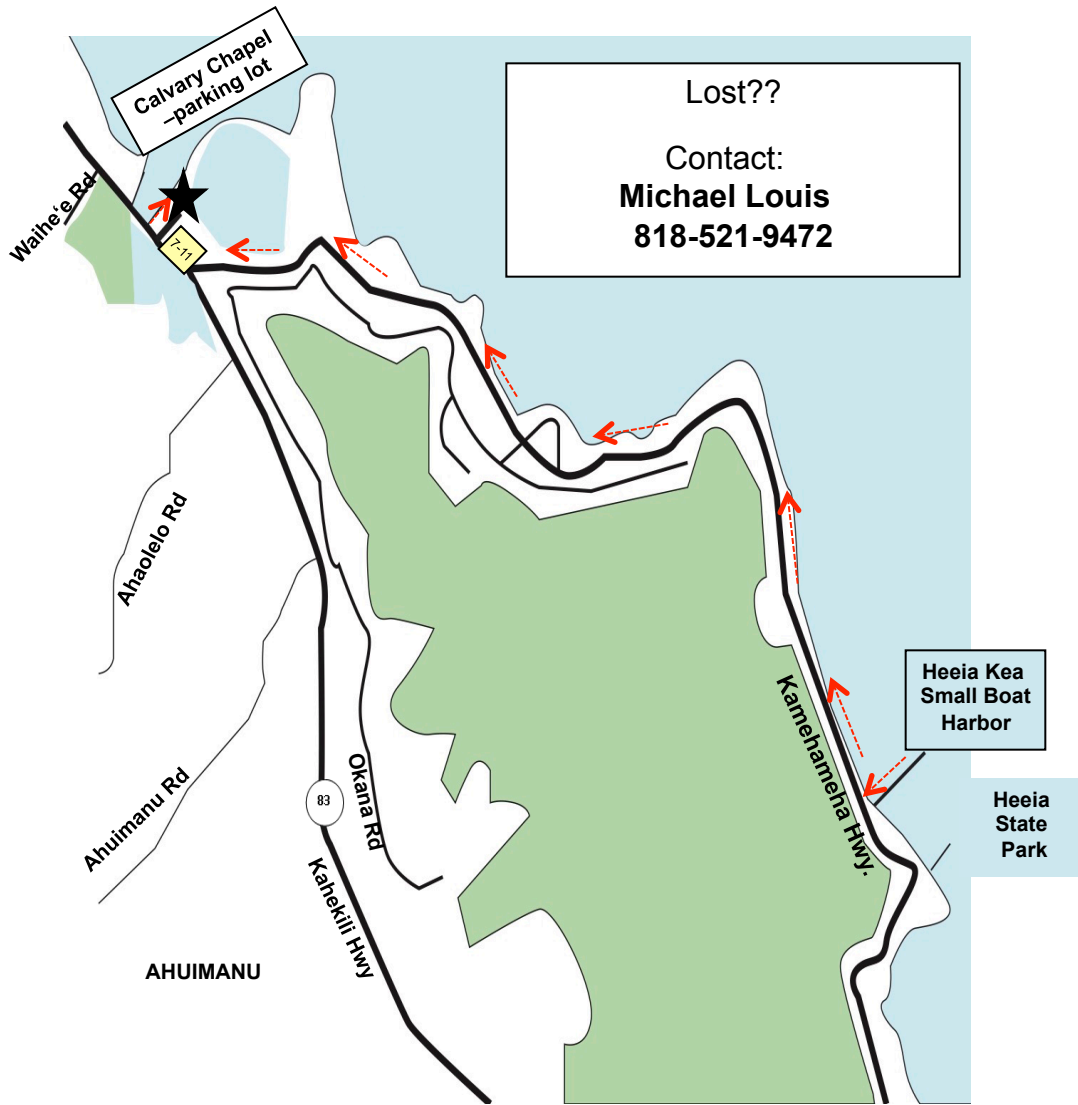

Heeia Kea Small Boat Harbor Alternative Parking CALVARY CHAPEL CHURCH

**HEEIA KEA SMALL BOAT HARBOR →
CALVARY CHAPEL PARKING LOT
(47-525 Kamehameha Hwy, Kaneohe,
HI 96744):**

1. FROM Heeia Kea Small Boat Harbor –turn RIGHT onto HI-830 N (Kamehameha Hwy) – GO 2.4 mi
2. Pass the 7-Eleven on your right & go pass Mike's Huli Huli Chicken truck
3. Turn RIGHT into the Calvary Church lot. Look for "AF" directional signs
4. Please park as directed and wait for shuttle.

Nearest Emergency
Hospital
Castle Medical Center
640 'Ulukahiki St.
Kailua, Hawaii 96734
Ph. 808.263.5500

MAP IS NOT TO SCALE

Draft 6/6/17